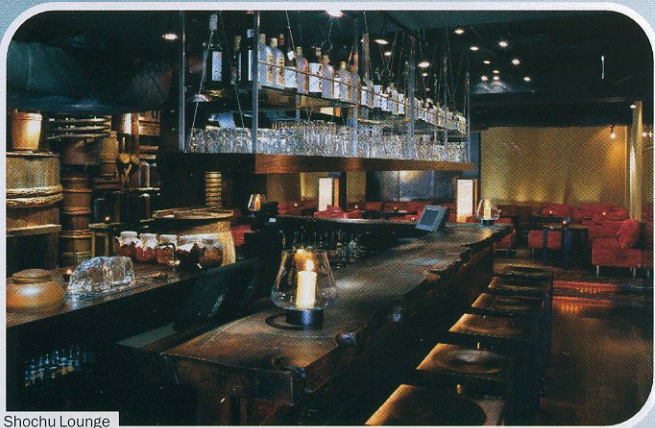

TimeOut  
London

*Ultra-stylish*  
**LONDON**

In association with

the **Ultra** Edition II

**SAMSUNG**

Shochu Lounge

► 61 Poland Street, W1  
(7292 9949/0700 065 5469/  
[www.mlkhny.com](http://www.mlkhny.com)).

### *Shochu Lounge*

The alluring basement bar has a louche yet sociable mood conferred by low lighting, a low

ceiling, and a pioneering focus on Japan's vodka-like spirit shochu, served neat or in cocktails such as Hello Kitty. The crowd and the aspirations are fashionable, which is perhaps why the staff sometimes forget to be friendly.

Type: Bar.

► Basement, Roka, 37 Charlotte Street, Fitzrovia, W1  
(7580 9666/[www.roka-restaurant.com](http://www.roka-restaurant.com)).

Milk & Honey

**SAMSUNG**